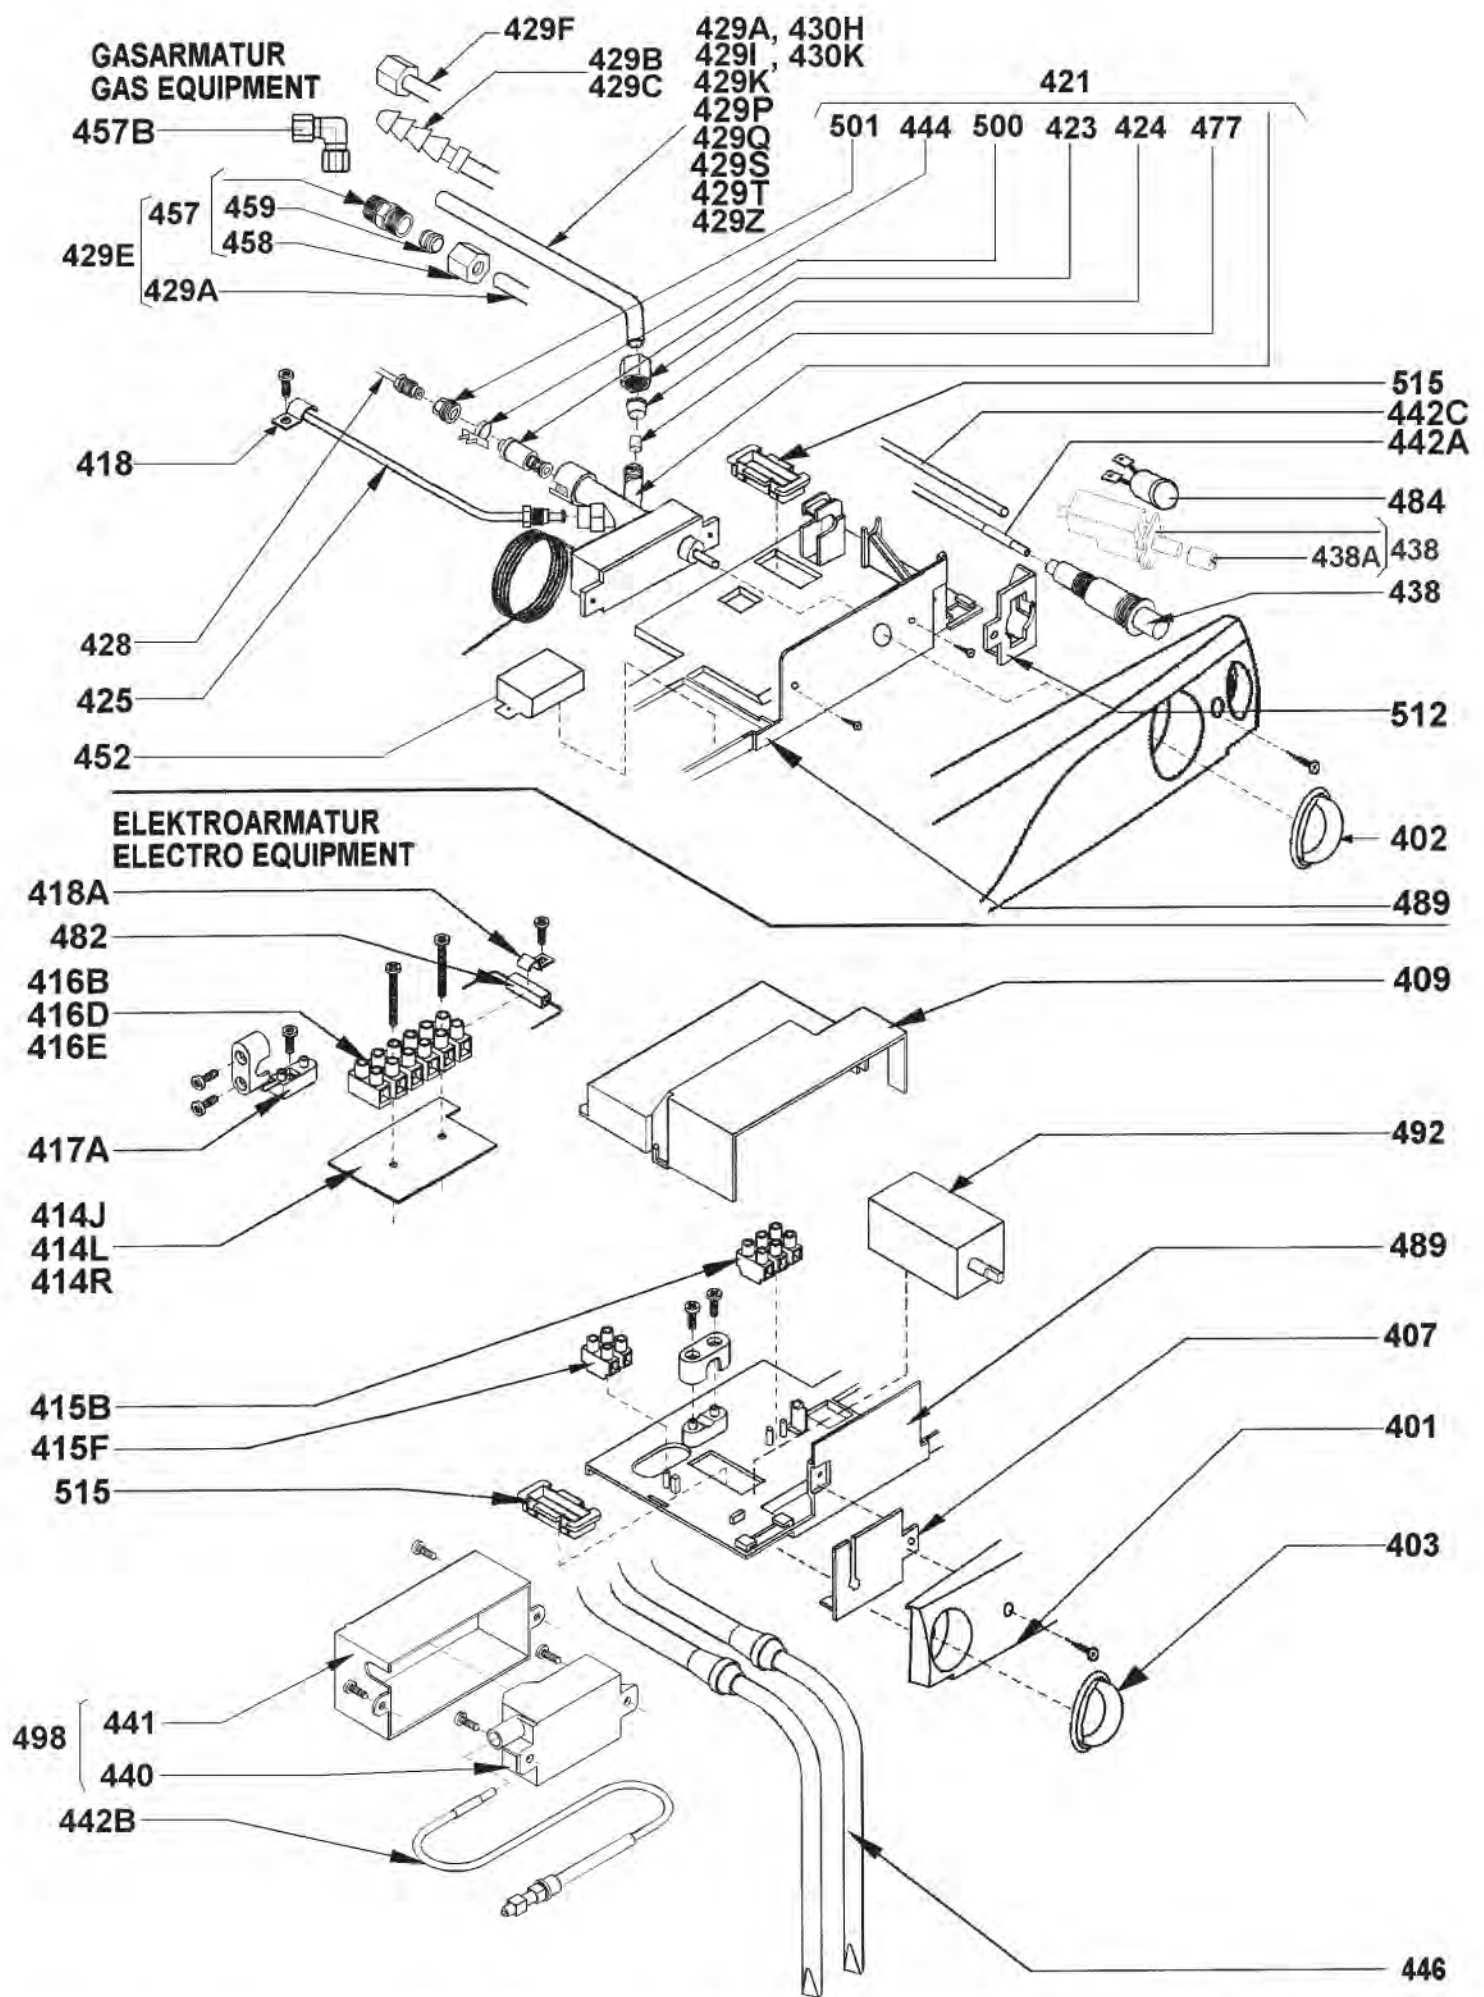

Dometic RM6271 Gas/Electric Zone

No.	Description	Man No.	Our Ref.	No.	Description	Man No.	Our Ref.
402	Thermostat Knob	2412138006	135966	440	Electric Ignition	2951654207	127404
403	Switch knob	2412137008	127399	442B	Complete ignition cable	2951105713	138563
421	Compact Gas Mountings, AC	2412190-20/5	138508	446	Heating element	2923420208	138121
428	Thermocouple	2923435321	127423	446	Heater 235V 125W	2413228012	127410
438	Piezo Ignitor	2923024612	138512				